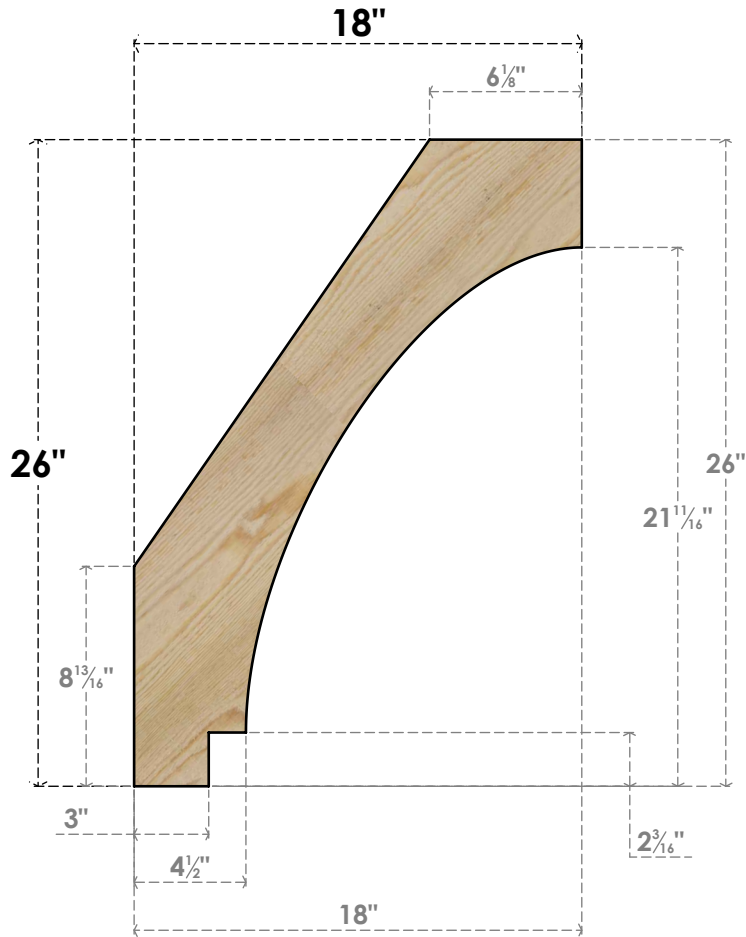

BRC06X18X26IMP00RDF

6"W X 18"D X 26"H IMPERIAL ROUGH SAWN BRACE, DOUGLAS FIR

SIDE

FRONT

EKENA MILLWORK
 2300 WEST MAIN ST.
 CLARKSVILLE, TX 75426
 TOLL FREE: 866-607-0453
 WWW.EKENAMILLWORK.COM

NOTES

1. INSTALLATION TO BE COMPLETED IN ACCORDANCE WITH MANUFACTURER'S SPECIFICATIONS.
2. DRAWING MAY NOT BE TO SCALE
3. THIS DRAWING IS INTENDED FOR DESIGN AND PLANNING PURPOSES ONLY.
4. ALL INFORMATION CONTAINED HEREIN WAS CURRENT AT THE TIME OF DEVELOPMENT BUT MUST BE REVIEWED AND APPROVED BY THE PRODUCT MANUFACTURER TO BE CONSIDERED ACCURATE.
5. PRODUCTS ARE NOT KILN DRIED. THIS ITEM IS UNIQUE AND WILL CONTAIN THE NATURAL VARIATIONS THAT THE WOOD SPECIES OFFERS. THIS MAY RESULT IN VARIATIONS UP TO 1/4"